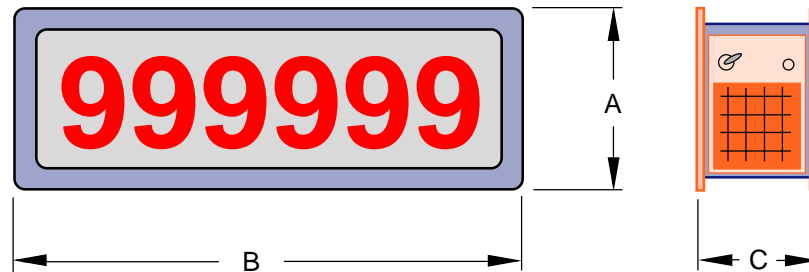

RACECLOCK

DIMENSIONS & WEIGHTS:

<u>Model</u>	<u>Digit Ht.</u>	<u>Dim. A</u>	<u>Dim. B</u>	<u>Dim. C</u>	<u>Weight</u>
5 Digit (9:59.59)					
507-4XL	4"	8"	25"	4-3/4"	16 lbs.
507-6XL & 507-6LM	6"	10"	39"	4-3/4"	20 lbs.
507-9XL & 507-9LM	9"	14"	61"	4-3/4"	33 lbs.
6 Digit (99:59.59)					
607-6XL & 607-6LM	6"	10"	39"	4-3/4"	27 lbs.
607-9XL & 607-9LM	9"	14"	61"	4-3/4"	38 lbs.
5 Digit, Double Sided					
1007-6XL	6"	10"	39"	4-3/4"	25 lbs.
1007-6LM	6"	14"	39"	4-3/4"	30 lbs.
1007-9XL	9"	14"	61"	4-3/4"	47 lbs.
1007-9LM	9"	14"	61"	9-1/2"	50 lbs.
6 Digit, Double Sided					
1207-6XL	6"	10"	39"	4-3/4"	27 lbs.
1207-6LM	6"	14"	39"	4-3/4"	32 lbs.
1207-9XL	6"	14"	39"	4-3/4"	49 lbs.
1207-9LM	9"	14"	61"	9-1/2"	52 lbs.